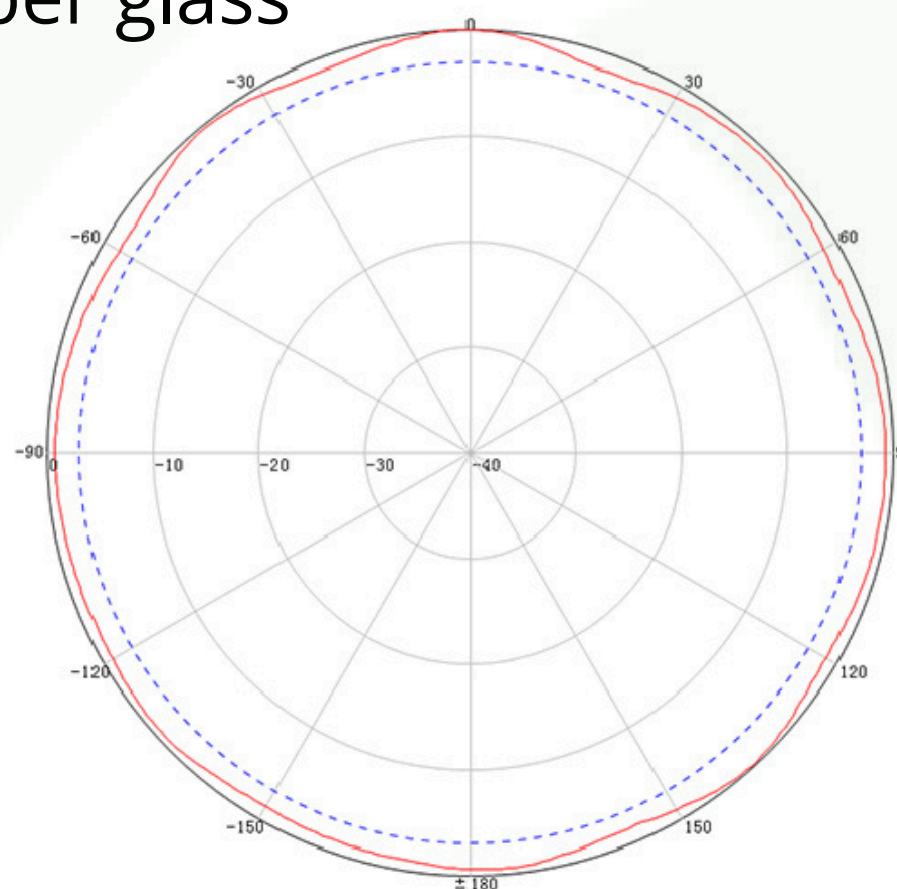

Radiation Pattern

Horizontal Pattern