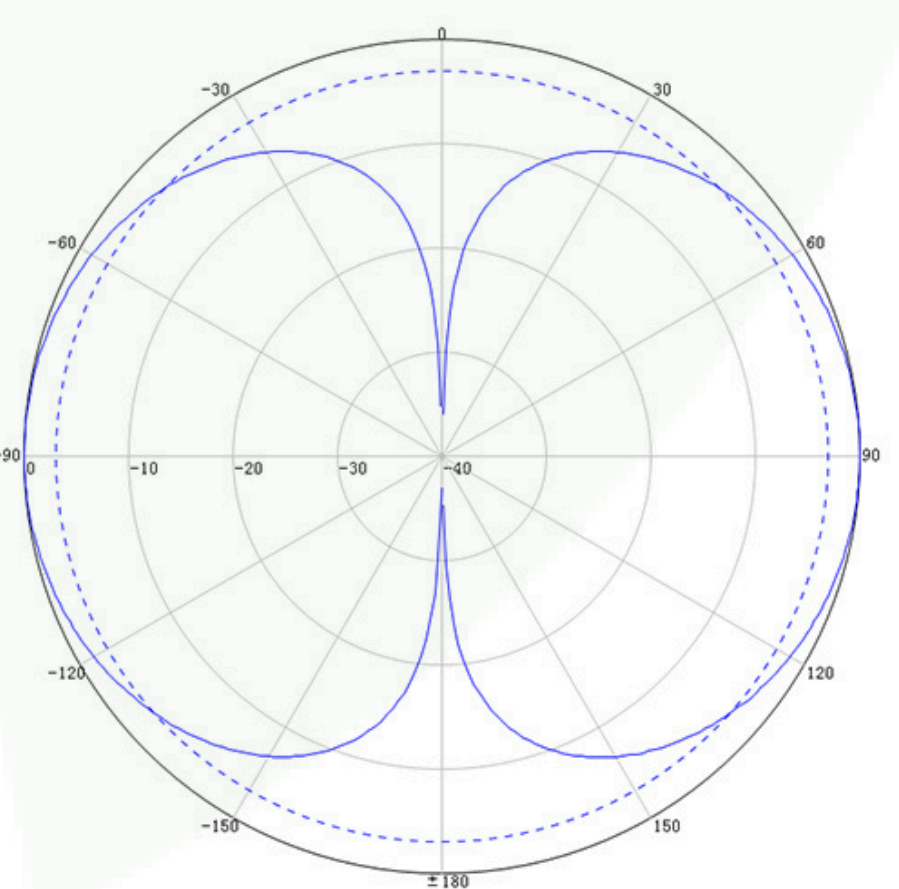

Vertical Pattern

CALL OR **+91-8800386366**

Follow Us For More Updates **GLEAMLIGHTINDIA** /

Info@gleamlightindia.com/www.gleamlightindia.in/gleamlightindia.com/www.gleamindia.com

GLEAM LIGHT INDIA PRIVATE LIMITED

12B Block -A, Behind Kanishka Garden, Amar Colony Main Rohtak Road Nangloi, New Delhi, Delhi 110041