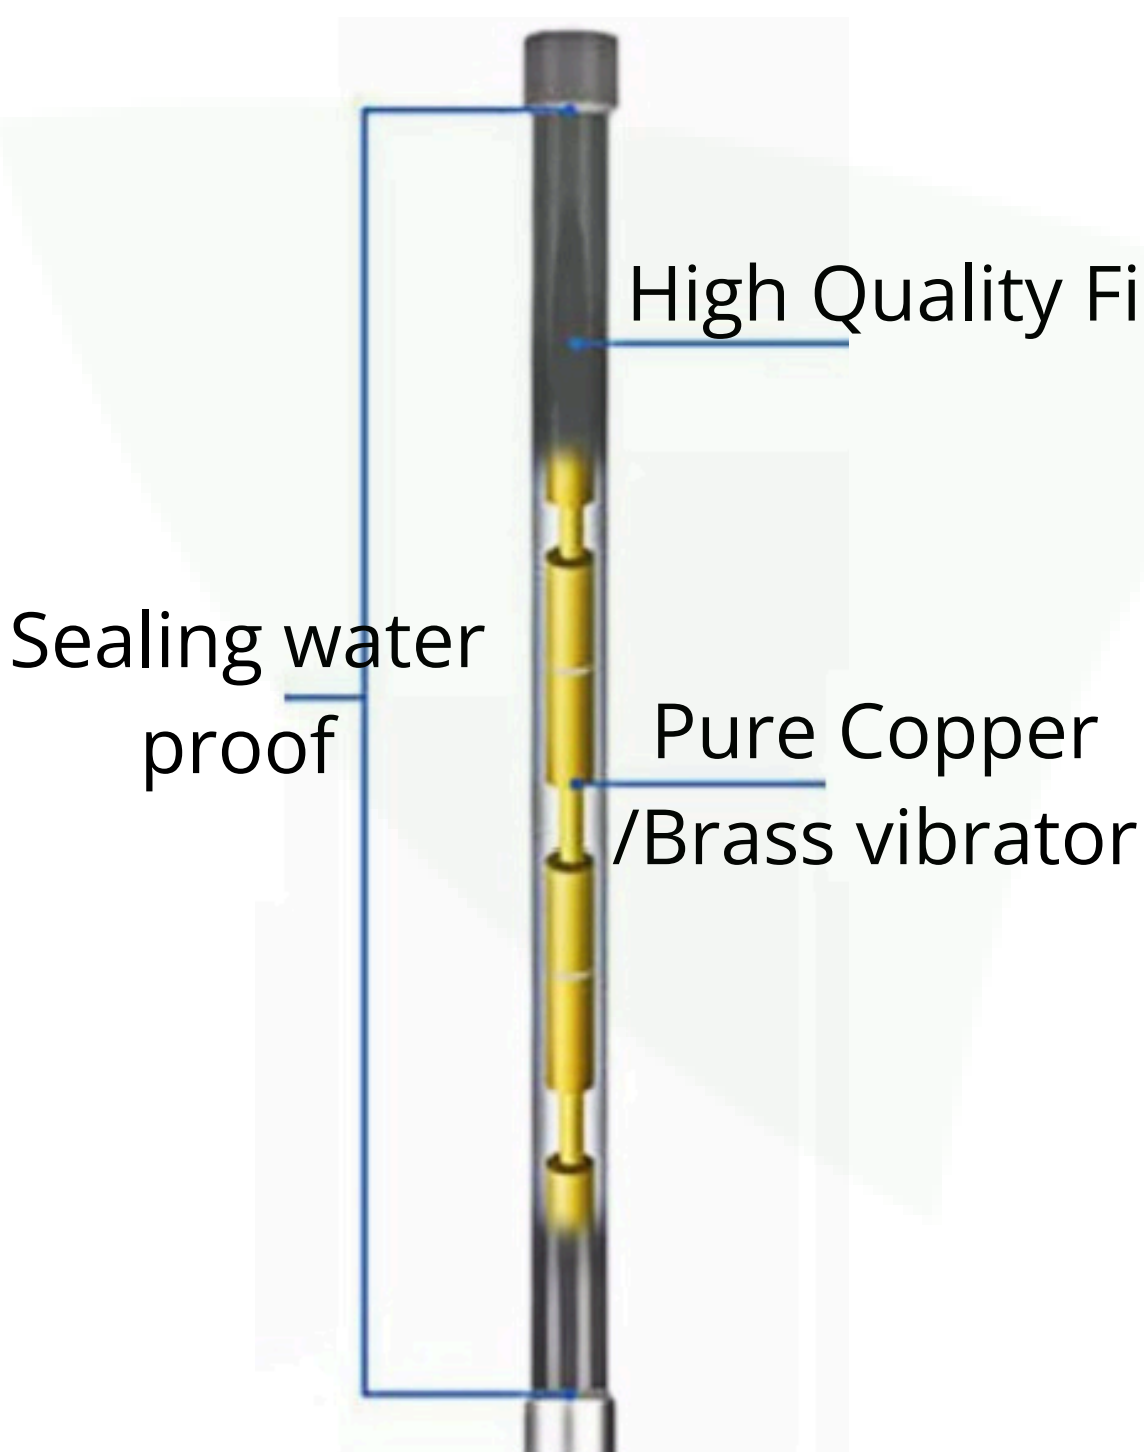

## Technical Specifications:

Model No.	LORAOMNI35
Frequency Range	860~870 MHz
VSWR	≤1.5
Gain	3.5 Dbi
Horizontal Lobe width	360°
Vertical Lobe Width	55°± 10
Lightning Protection	DC Ground
Operating Temperature	-40?~+85°C
Maximum Input Power	100 W
Polarization	Vertical
Impedance	50 ohm
Connector	N Female /N Male
Radome material	Fiberglass
Length	400 MM
Weight	300 Gram Approx
Radome colour	White/Gray/Black
Mounting Method	Pole Mount
Max Wind Velocity	120 Km/H
Compliances	CE compliant
ROHS	ROHS Compliant
Brand	Gleam Light India